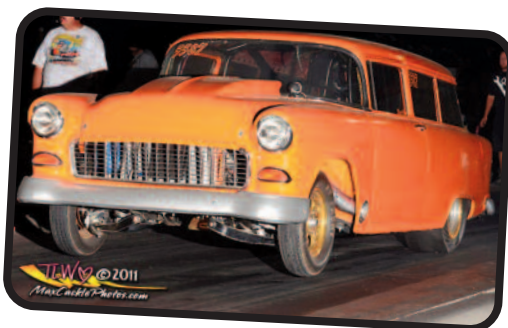

MO-KAN DRAGWAY'S 4th Annual

FALL SHOOTOUT

Saturday, October 29th, 2011

VS.

REAL STREET

DRAG RADIAL

Wheelstanding, Heads Up Action!

Plus:

Crazy 8s!

Heads up on the 1/8th mile.
All on an 8.5" tire!

Six VAMP Index Classes!

Factory Street	14.00 index	Hot Street	12.00 index	Wild Street	10.70 index
Modified Street	13.00 index	Extreme Street	11.30 index	Outlaw Street	10.00 index